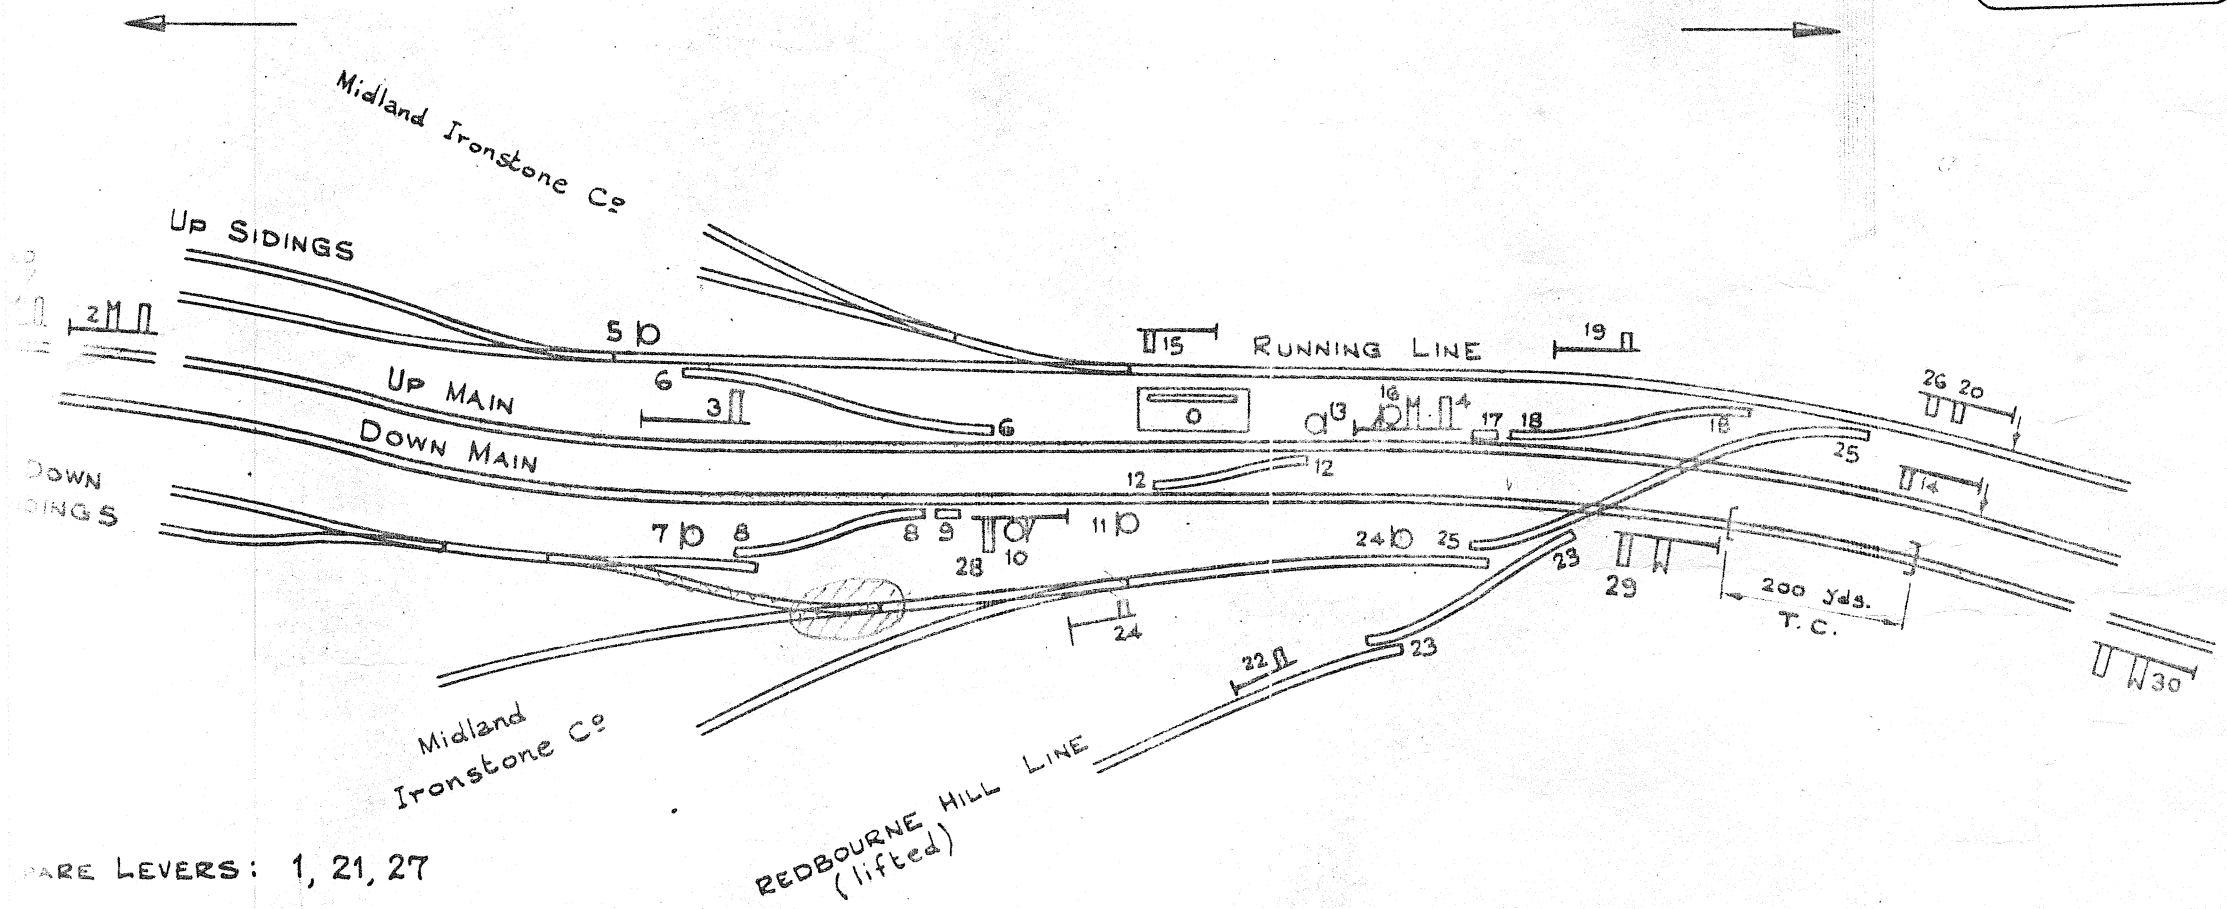

Property of the Great Central Railway Society Archive Item Lib/M/217 - A

ORMANBY PARK SOUTH

WEIGH OFFICE SIDINGS

ARE LEVERS: 1, 21, 27

N: 27
S: 3
T: 30

CROSBY MINES

NORTH LINDSEY LIGHT RAILWAY

12-5-67